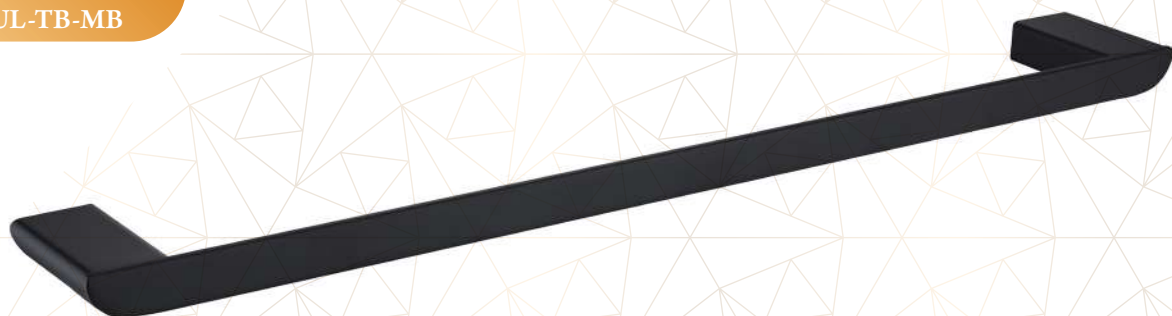

TOILET PAPER
DSUL-TP-MB

TOWEL BAR
600mm
DSUL-TB-MB