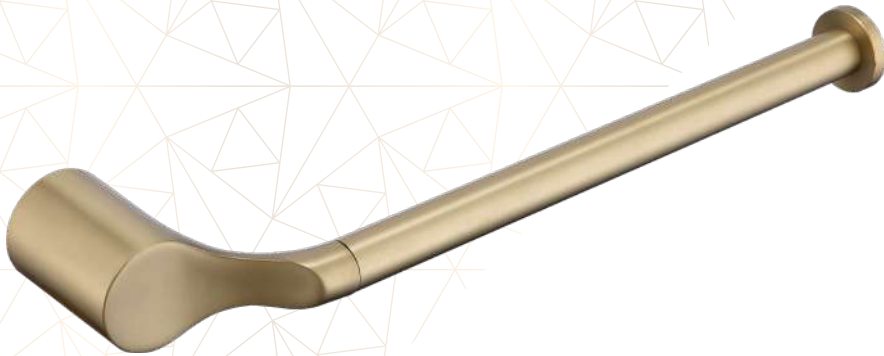

## Grey Matte

The Colton Grey Matte finish embodies contemporary elegance. Its soft, muted grey tone and velvety texture create an atmosphere of serene sophistication, offering a modern foundation of understated luxury for your bathroom sanctuary.

# Colton

*Brush Gold*

Introduce a touch of warm radiance with Colton Brush Gold. This refined finish blends timeless luxury with modern sensibility, its subtle burnished glow adding an inviting and opulent accent to elevate your bathroom's aesthetic.

TOWEL SHELF  
600mm  
DSCN-TS-BG

TOWEL BAR  
600mm  
DSCN-TB-BG

TOILET PAPER  
DSCN-TP-BG

TOWEL RING  
DSCN-TG-BG

ROBE HOOK  
DSCN-RH-BG

SOAP DISH  
DSCN-SD-BG

TUMBLER HOLDER  
DSCN-TH-BG

LIQUID DISPENSER  
DSCN-LS-BG

# Colton

*Matte Black*

Make a bold, sophisticated statement with Colton Matte Black. This deep, light-absorbing finish offers unparalleled depth and drama, creating a striking focal point that exudes confident modern luxury and timeless style.