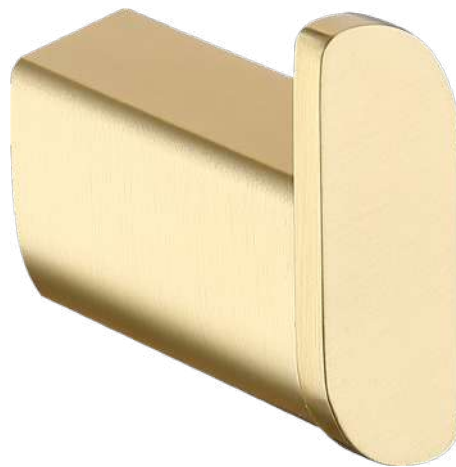

TOWEL SHELF  
600mm  
DSUL-TS-BG

TOWEL BAR  
600mm  
DSUL-TB-BG

TOILET PAPER  
DSUL-TP-BG

TOWEL RING  
DSUL-TG-BG

ROBE HOOK  
DSUL-RH-BG

SOAP DISH  
DSUL-SD-BG

TUMBLER HOLDER  
DSUL-TH-BG

LIQUID DISPENSER  
DSUL-LS-BG