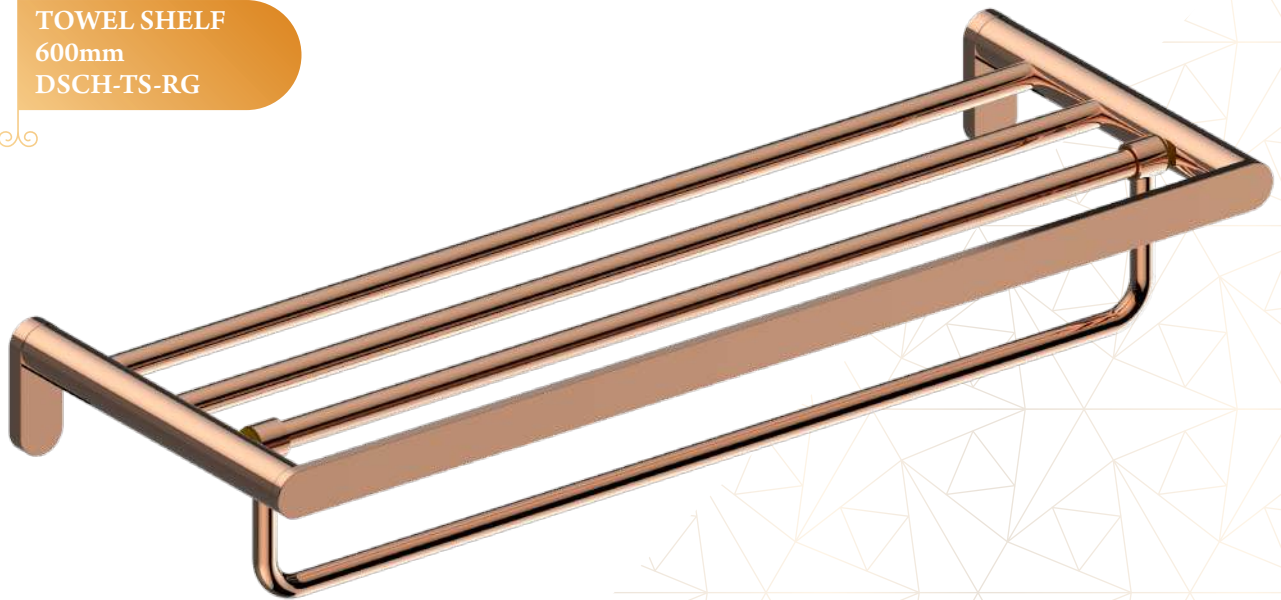

Charmant

Rose Gold

Rose Gold finish blends two of nature's most evocative colours to create something utterly exquisite. It balances between shine and allure, conveying softness, refinement, and celebration. Experience Rose Gold like never before.

TOWEL SHELF
600mm
DSCH-TS-RG