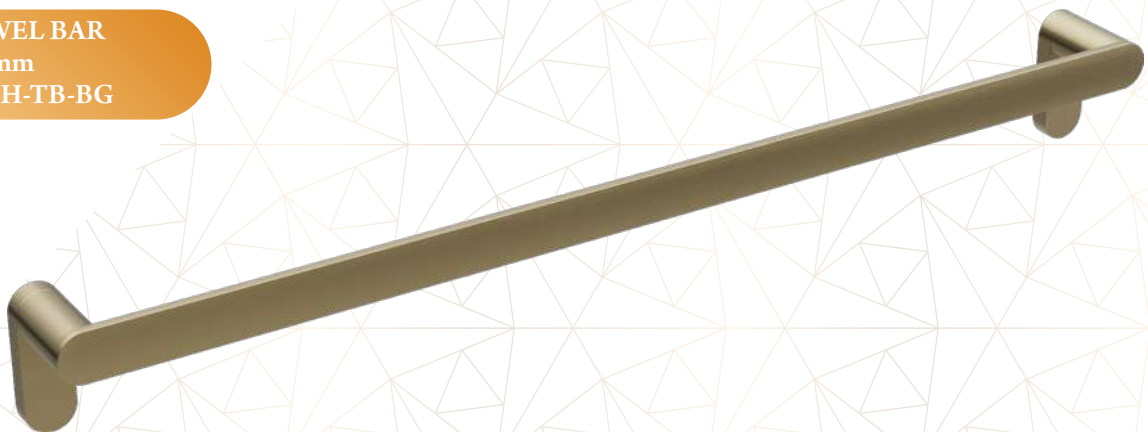

SOAP DISH
DSCH-SD-BG

TOWEL BAR
600mm
DSCH-TB-BG