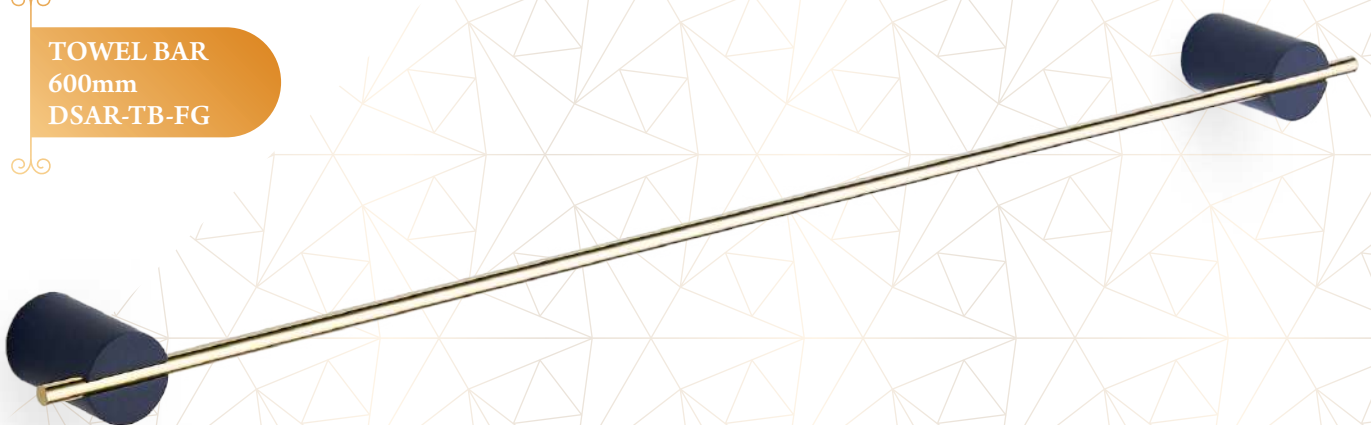

SOAP DISH
DSAR-SD-FG

TOWEL BAR
600mm
DSAR-TB-FG