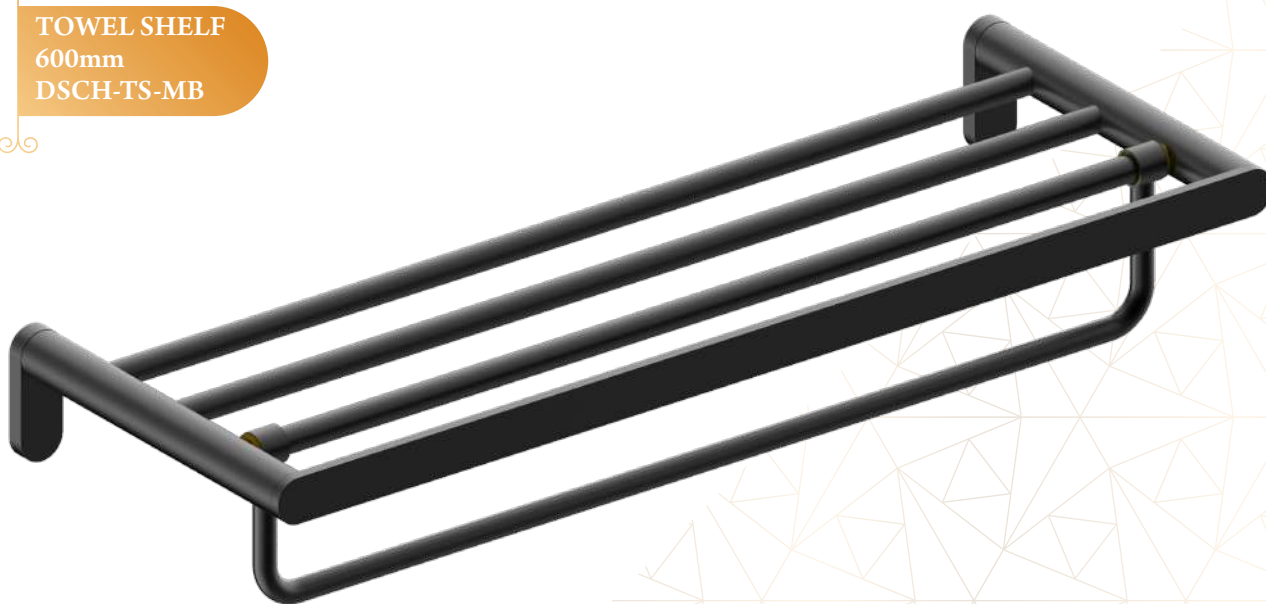

Charmant

Matte Black

Get in touch with your inner minimalist with Charmant Matt Black Series, Matte Black adds a degree of mystery and intimidation on one hand and elegance and class on the other.

TOWEL SHELF
600mm
DSCH-TS-MB