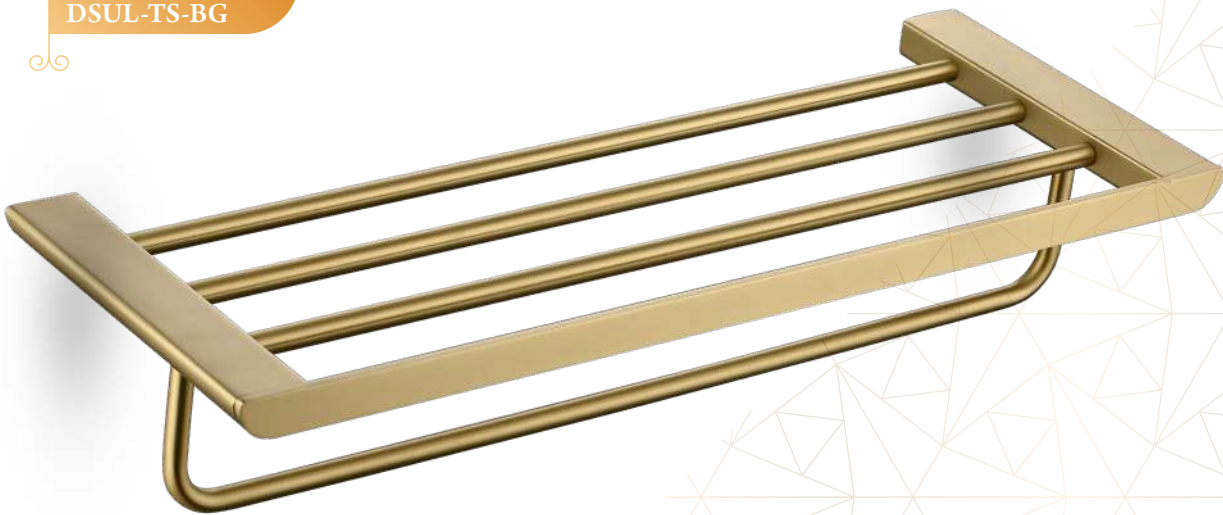

Ultimo

Brush Gold

The Ultimo Brush Gold is epitome of opulence and sophistication in bathroom fittings. Crafted with meticulous attention to detail, this series boasts a luxurious brushed gold finish that exudes elegance and refinement. Its rich golden hue adds a touch of glamour and grandeur to any bathroom space.

TOWEL SHELF
600mm
DSUL-TS-BG