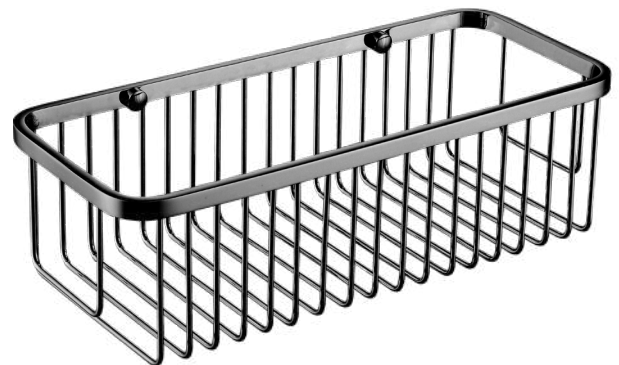

# Accessories

RECTANGULAR SHELF  
300 mm x 125 mm x 90 mm

DSWS-RSH1-FG

DSWS-RSH2-RG

DSWS-RSH3-MB

DSWS-RSH4-CR

DSWS-RSH5-BG

DSWS-RSH6-GM

# Accessories

CORNER SHELF  
230 mm x 230 mm x 90 mm

DSWS-CSH1-FG

DSWS-CSH2-RG

DSWS-CSH3-MB

DSWS-CSH4-CR

DSWS-CSH5-BG

DSWS-CSH6-GM