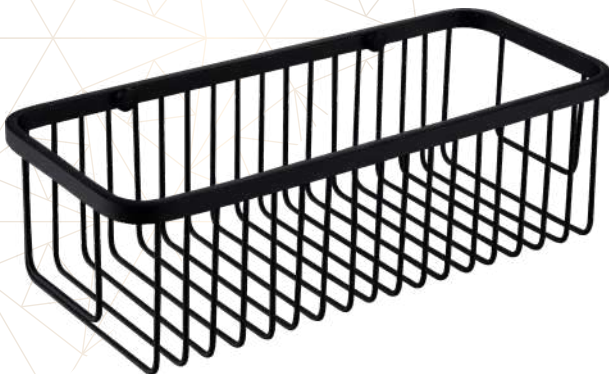

# Accessories

RECTANGULAR SHELF  
300 mm x 125 mm x 90 mm

DSWS-RSH1-FG

DSWS-RSH2-RG

DSWS-RSH3-MB

DSWS-RSH4-CR

DSWS-RSH5-BG

DSWS-RSH6-GM

# Accessories

CORNER SHELF  
230 mm x 230 mm x 90 mm

DSWS-CSH1-FG

DSWS-CSH2-RG

DSWS-CSH3-MB

DSWS-CSH4-CR

DSWS-CSH5-BG

DSWS-CSH6-GM