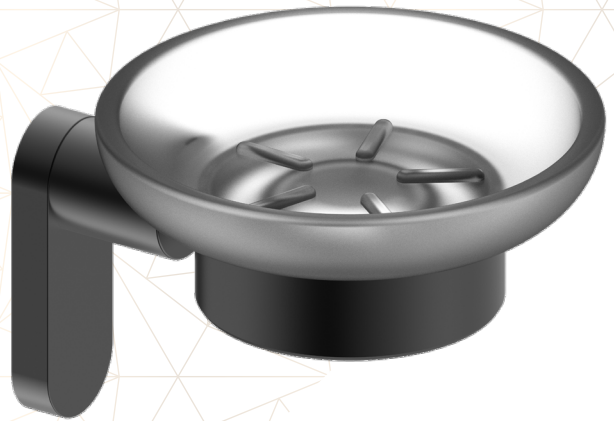

TUMBLER HOLDER
DSCH-TH-MB