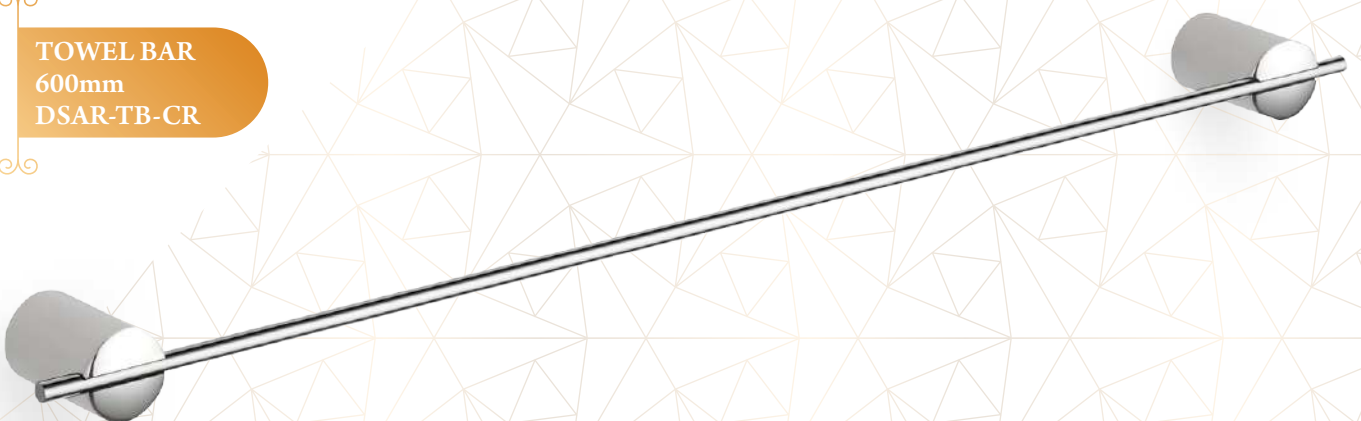

# Armas

Chrome

Armas Chrome combines casual style and exceptional value. The stylish and contemporary Chrome finish is just what you need to update your bathroom decor.

TOWEL SHELF  
600mm  
DSAR-TS-CR

TOWEL BAR  
600mm  
DSAR-TB-CR