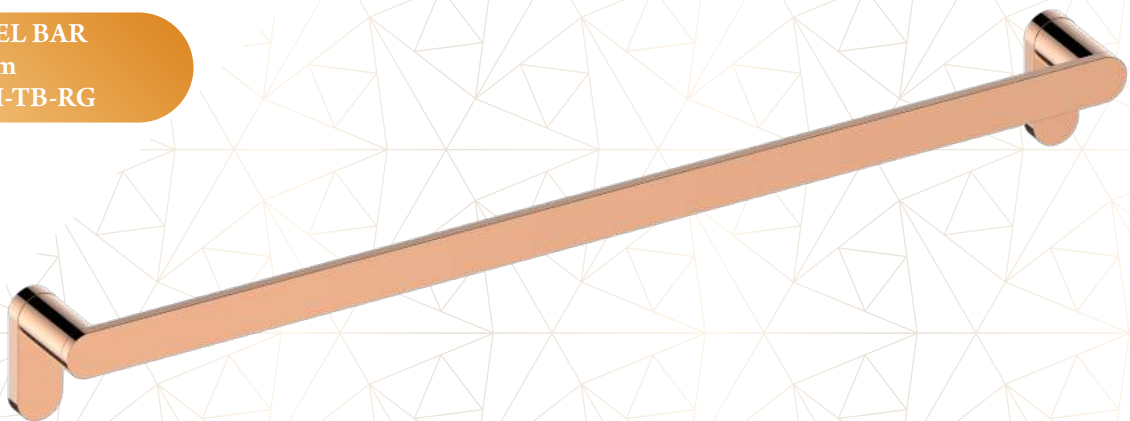

TOWEL SHELF  
600mm  
DSCH-TS-RG

TOWEL BAR  
600mm  
DSCH-TB-RG

SOAP DISH  
DSCH-SD-RG

TUMBLER HOLDER  
DSCH-TH-RG

LIQUID SOAP DISPENSER  
DSCH-LS-RG

ROBE HOOK  
DSCH-RH-RG

SOAP DISH BRASS  
DSCH-BSD-RG

TOWEL RING  
DSCH-TG-RG