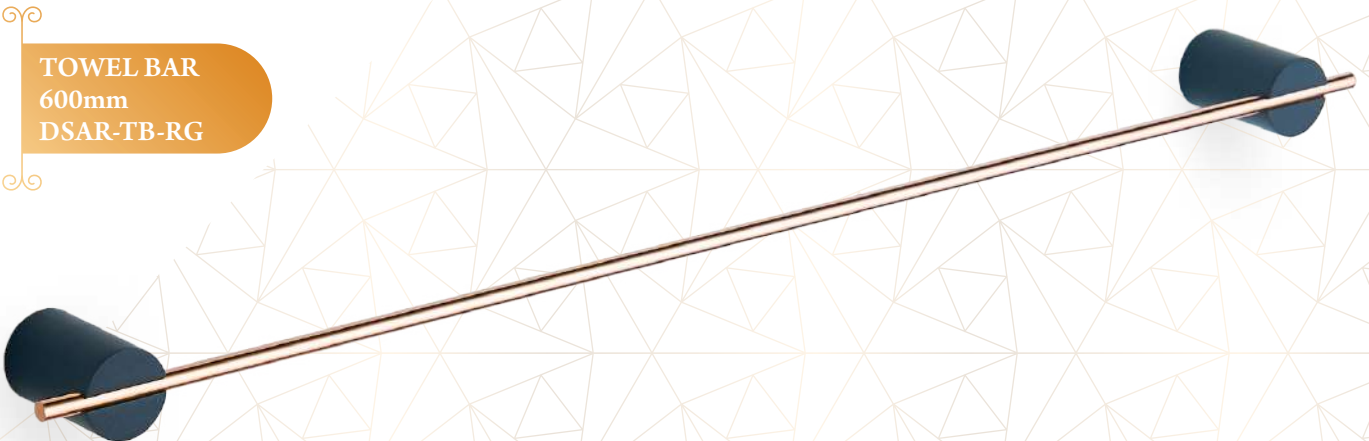

# Armas

*Rose Gold with Black*

A black and rose gold color combination creates a striking combo that instantly makes your bathroom space look modern and elegant.

TOWEL SHELF  
600mm  
DSAR-TS-RG

TOWEL BAR  
600mm  
DSAR-TB-RG