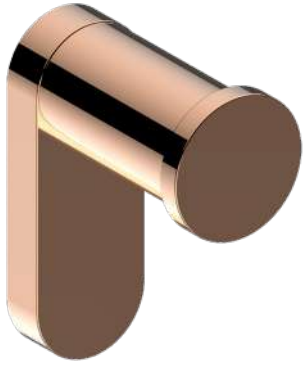

TOWEL SHELF  
600mm  
DSCH-TS-RG

TOWEL BAR  
600mm  
DSCH-TB-RG

SOAP DISH  
DSCH-SD-RG

TUMBLER HOLDER  
DSCH-TH-RG

LIQUID SOAP DISPENSER  
DSCH-LS-RG

ROBE HOOK  
DSCH-RH-RG

SOAP DISH BRASS  
DSCH-BSD-RG

TOWEL RING  
DSCH-TG-RG