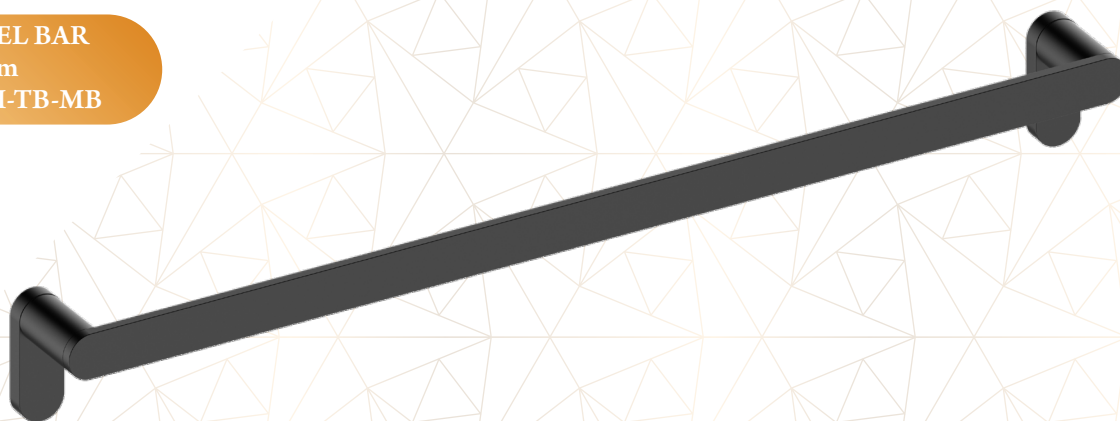

SOAP DISH
DSCH-SD-MB

TOWEL BAR
600mm
DSCH-TB-MB