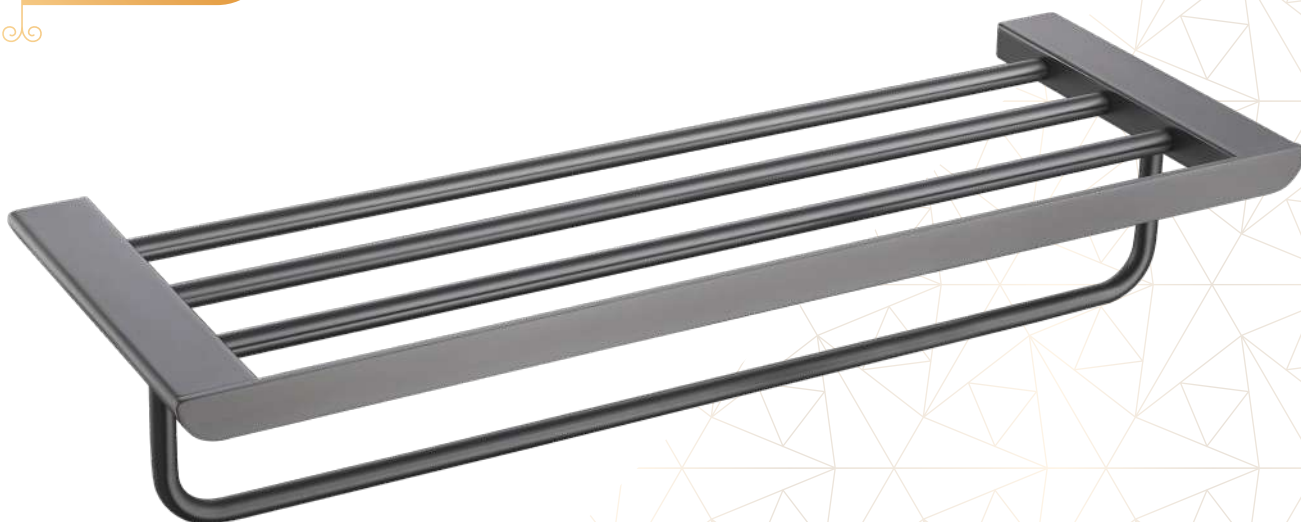

Ultimo

Grey Matte

The Ultimo Grey Matte adds a sophisticated fusion of subtlety and style for your bathroom. With its sleek grey matte finish, experience luxury and modernity harmoniously embodied in this exquisite collection of bathroom fittings.

TOWEL SHELF
600mm
DSUL-TS-GM