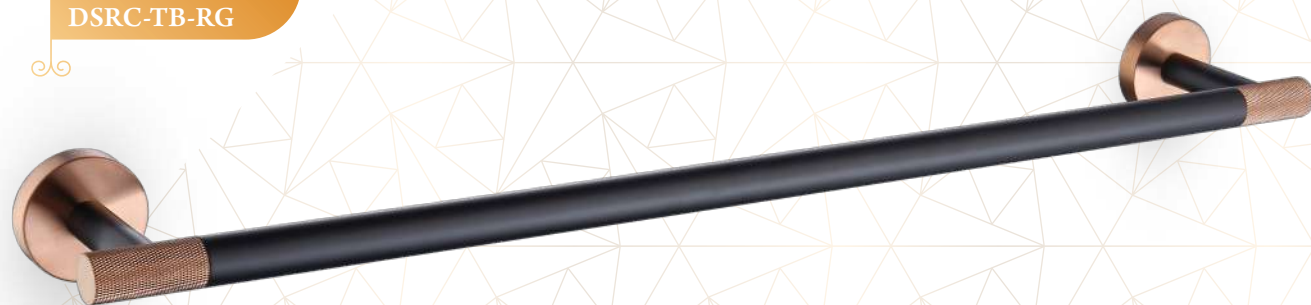

# Ricco

*Rose Gold with Black*

A perfect accentuation to your bathroom interiors, the Rose Gold finish gives a serene look that subtly adds a touch of personality.

TOWEL SHELF  
600mm  
DSRC-TS-RG

TOWEL BAR  
600mm  
DSRC-TB-RG