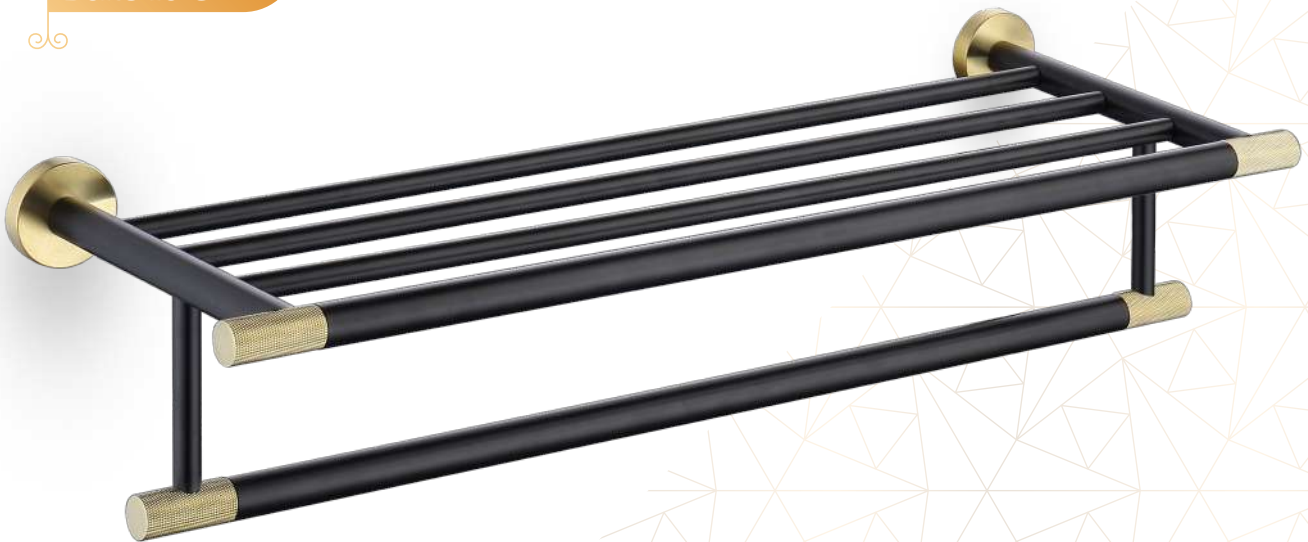

Ricco

Gold with Black

With a perfect blend of exuberance and precision, the Gold Finish ensures your bathroom fittings exude a sublime sense of class and sophistication.

TOWEL SHELF
600mm
DSRC-TS-G