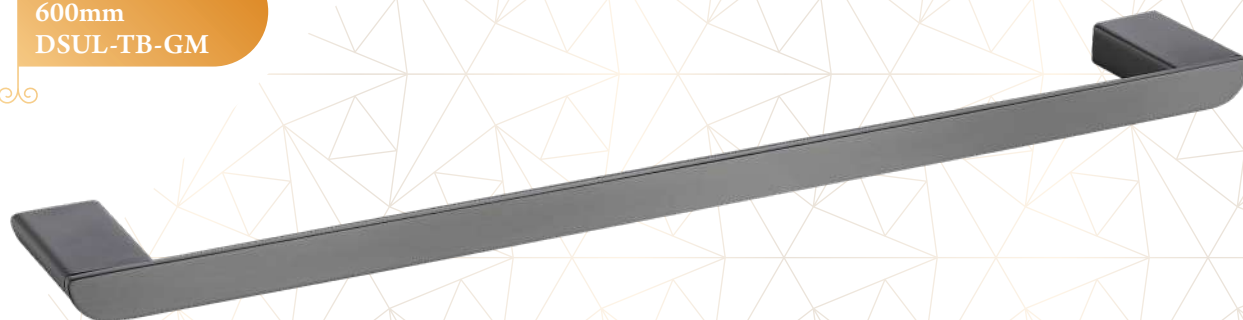

TOILET PAPER
DSUL-TP-GM

TOWEL BAR
600mm
DSUL-TB-GM