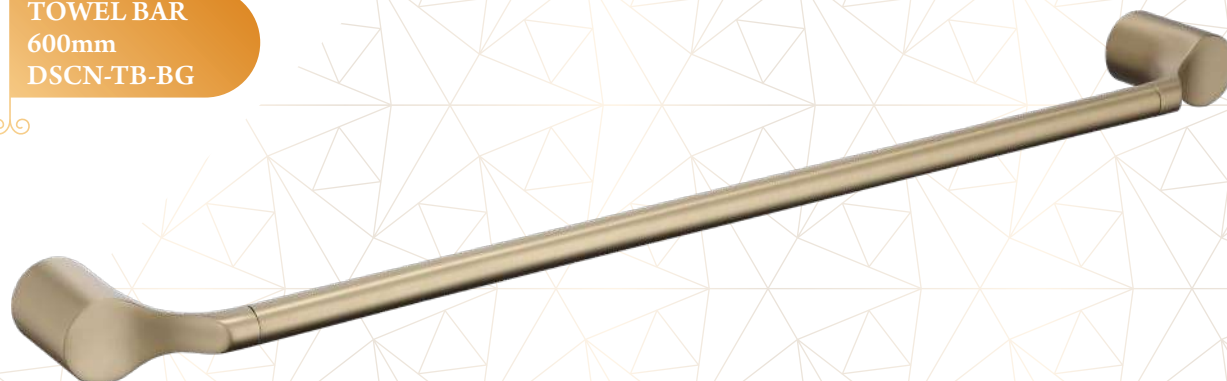

## Grey Matte

The Colton Grey Matte finish embodies contemporary elegance. Its soft, muted grey tone and velvety texture create an atmosphere of serene sophistication, offering a modern foundation of understated luxury for your bathroom sanctuary.

# Colton

*Brush Gold*

Introduce a touch of warm radiance with Colton Brush Gold. This refined finish blends timeless luxury with modern sensibility, its subtle burnished glow adding an inviting and opulent accent to elevate your bathroom's aesthetic.

TOWEL SHELF  
600mm  
DSCN-TS-BG

TOWEL BAR  
600mm  
DSCN-TB-BG

TOILET PAPER  
DSCN-TP-BG

TOWEL RING  
DSCN-TG-BG

ROBE HOOK  
DSCN-RH-BG

SOAP DISH  
DSCN-SD-BG

TUMBLER HOLDER  
DSCN-TH-BG

LIQUID DISPENSER  
DSCN-LS-BG

# Colton

*Matte Black*

Make a bold, sophisticated statement with Colton Matte Black. This deep, light-absorbing finish offers unparalleled depth and drama, creating a striking focal point that exudes confident modern luxury and timeless style.