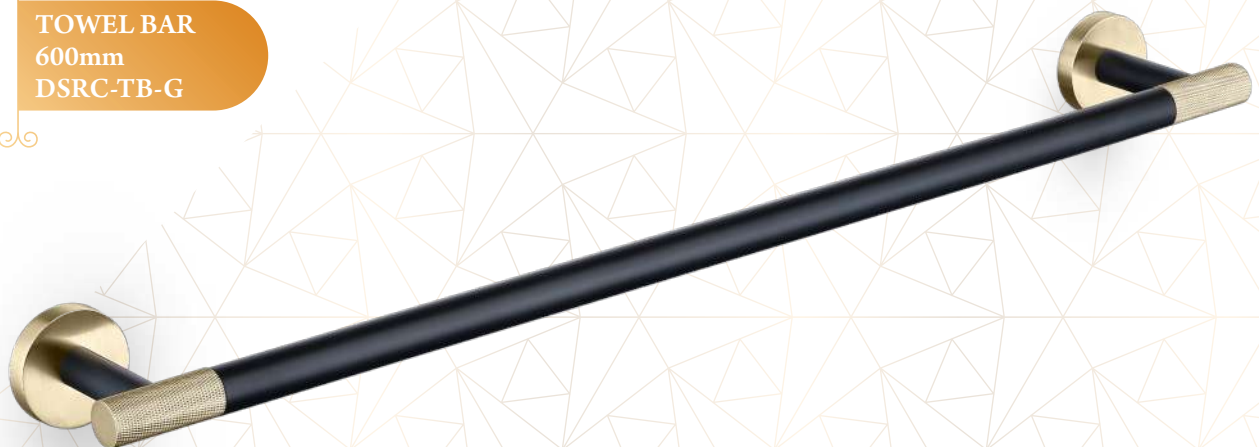

# Ricco

*Gold with Black*

With a perfect blend of exuberance and precision, the Gold Finish ensures your bathroom fittings exude a sublime sense of class and sophistication.

TOWEL SHELF  
600mm  
DSRC-TS-G

TOWEL BAR  
600mm  
DSRC-TB-G

SOAP DISH  
DSRC-SD-G

TUMBLER HOLDER  
DSRC-TH-G

LIQUID SOAP DISPENSER  
DSRC-LS-G

ROBE HOOK  
DSRC-RH-G

TOWEL RING  
DSRC-TG-G

TOILET PAPER HOLDER  
DSRC-TP-G