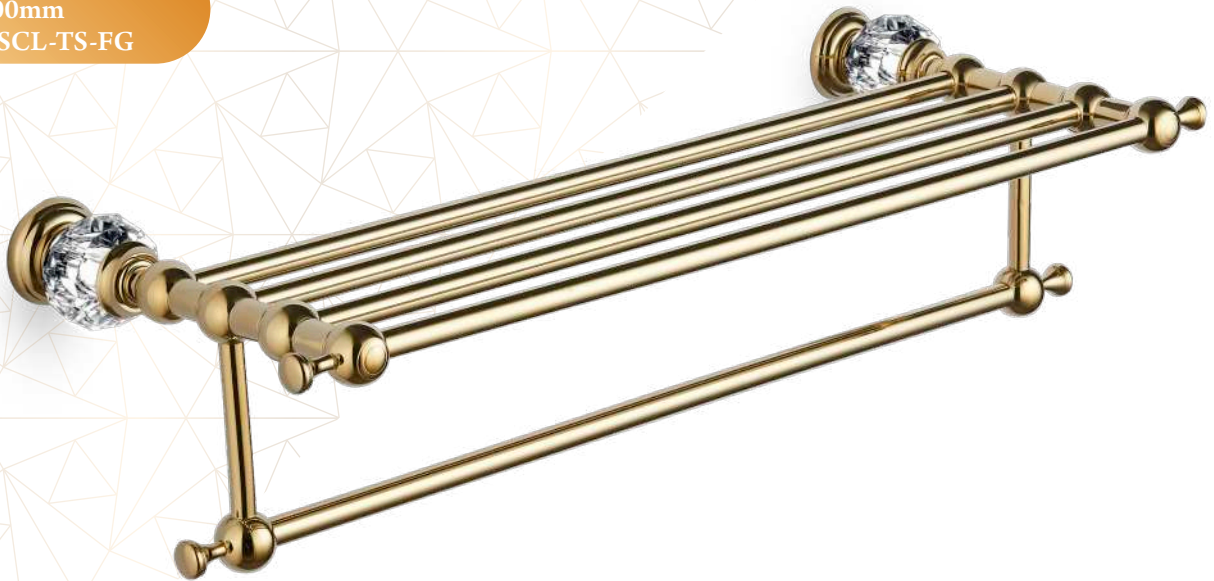

Claro

Gold

with PVD process for longer plating life

If you adore simplicity with a touch of fancy,
Claro series is the right fit for your bathroom.
An ideal balance of shine and subtlety is maintained,
giving you durable designs suited to your taste.

TOWEL SHELF
600mm
DSCL-TS-FG