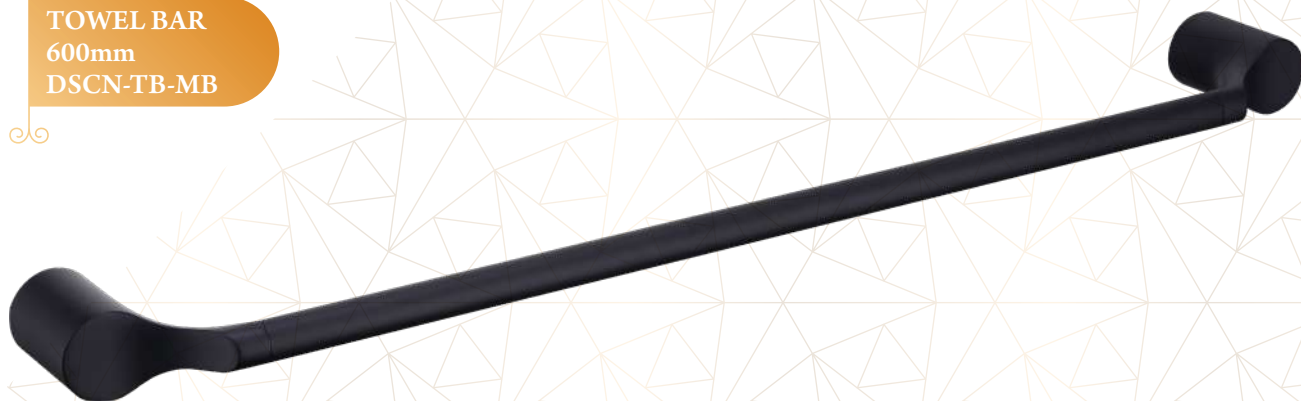

# Colton

*Matte Black*

Make a bold, sophisticated statement with Colton Matte Black. This deep, light-absorbing finish offers unparalleled depth and drama, creating a striking focal point that exudes confident modern luxury and timeless style.

TOWEL SHELF  
600mm  
DSCN-TS-MB

TOWEL BAR  
600mm  
DSCN-TB-MB

TOILET PAPER  
DSCN-TP-MB

TOWEL RING  
DSCN-TG-MB

ROBE HOOK  
DSCN-RH-MB

SOAP DISH  
DSCN-SD-MB

TUMBLER HOLDER  
DSCN-TH-MB

LIQUID DISPENSER  
DSCN-LS-MB

# Ultimo

*Grey Matte*

The Ultimo Grey Matte adds a sophisticated fusion of subtlety and style for your bathroom. With its sleek grey matte finish, experience luxury and modernity harmoniously embodied in this exquisite collection of bathroom fittings.