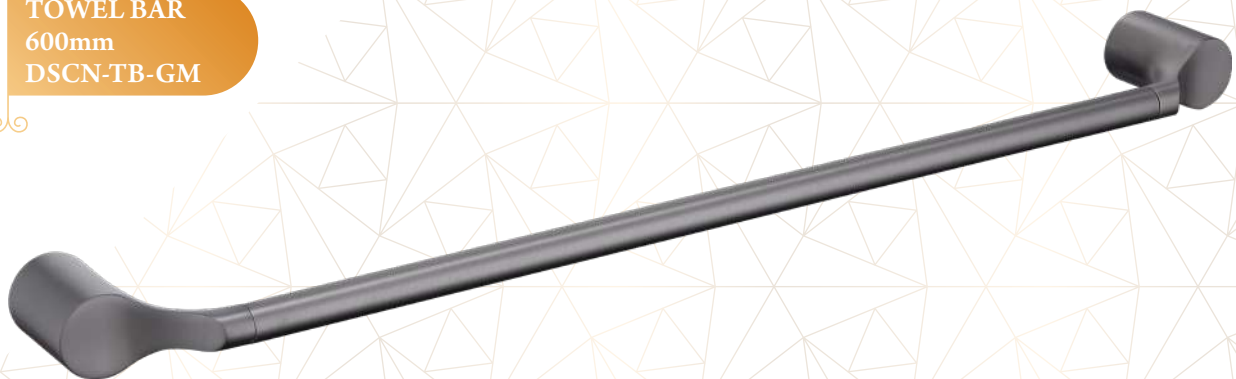

TOILET PAPER
DSCN-TP-GM

TOWEL BAR
600mm
DSCN-TB-GM