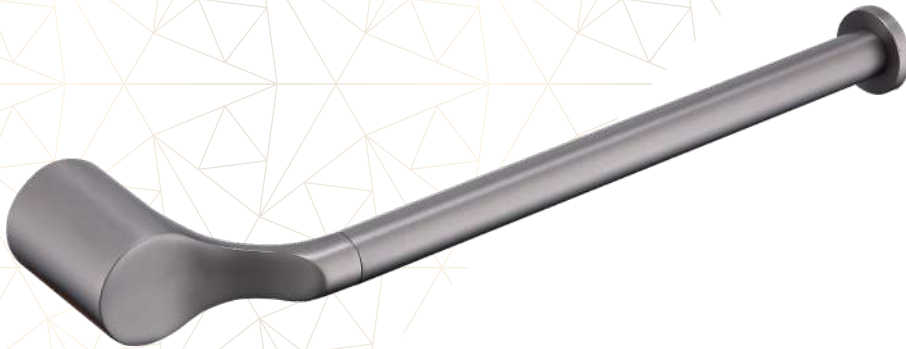

## Grey Matte

The Colton Grey Matte finish embodies contemporary elegance. Its soft, muted grey tone and velvety texture create an atmosphere of serene sophistication, offering a modern foundation of understated luxury for your bathroom sanctuary.

TOWEL SHELF  
600mm  
DSCN-TS-GM

TOWEL BAR  
600mm  
DSCN-TB-GM

TOILET PAPER  
DSCN-TP-GM

TOWEL RING  
DSCN-TG-GM

ROBE HOOK  
DSCN-RH-GM

SOAP DISH  
DSCN-SD-GM

TUMBLER HOLDER  
DSCN-TH-GM

LIQUID DISPENSER  
DSCN-LS-GM