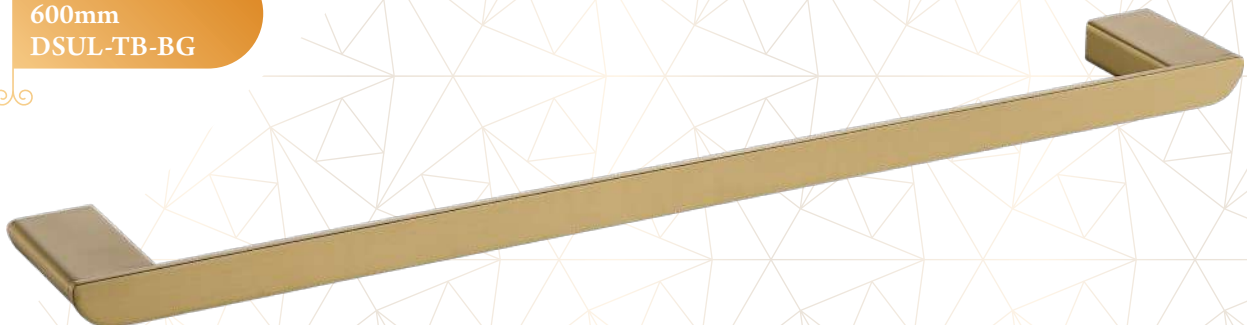

TOILET PAPER
DSUL-TP-BG

TOWEL BAR
600mm
DSUL-TB-BG