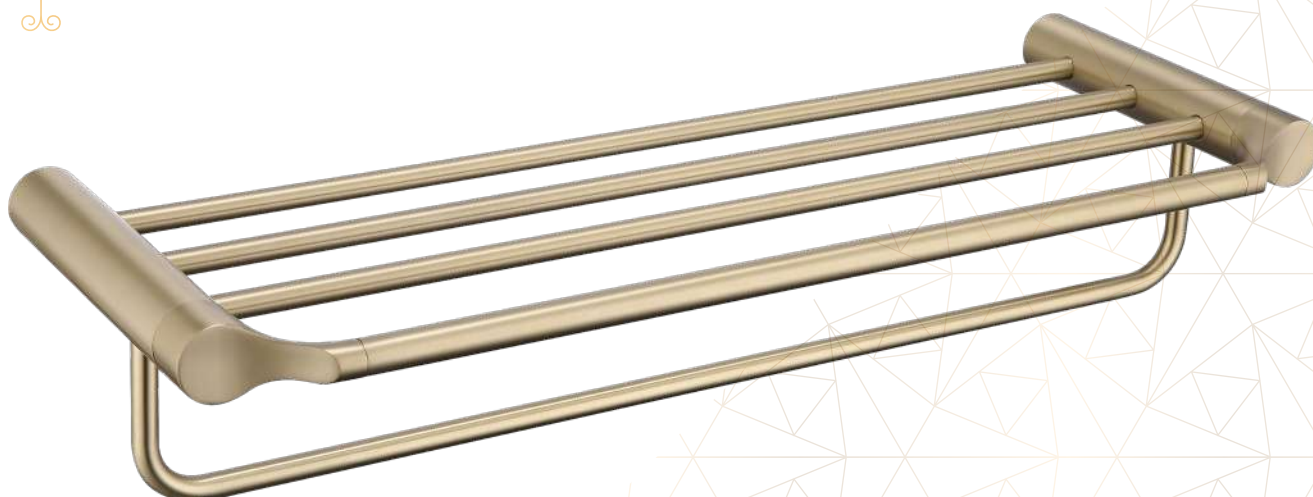

Colton

Brush Gold

Introduce a touch of warm radiance with Colton Brush Gold. This refined finish blends timeless luxury with modern sensibility, its subtle burnished glow adding an inviting and opulent accent to elevate your bathroom's aesthetic.

TOWEL SHELF
600mm
DSCN-TS-BG