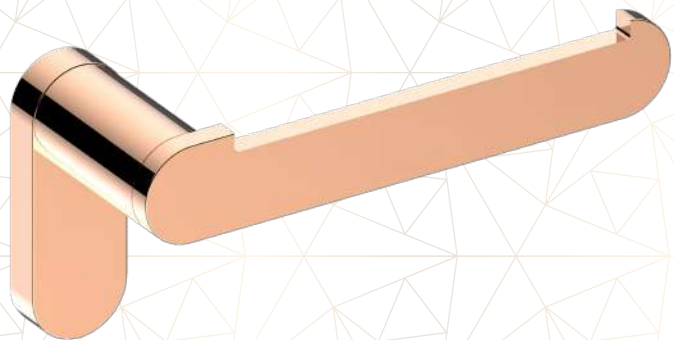

TOILET PAPER HOLDER
DSCH-TP-RG