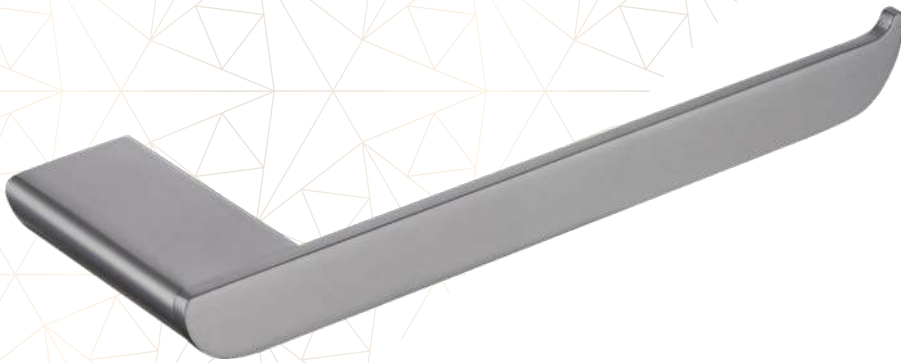

TOWEL SHELF  
600mm  
DSUL-TS-GM

TOWEL BAR  
600mm  
DSUL-TB-GM

TOILET PAPER  
DSUL-TP-GM

TOWEL RING  
DSUL-TG-GM

ROBE HOOK  
DSUL-RH-GM

SOAP DISH  
DSUL-SD-GM

TUMBLER HOLDER  
DSUL-TH-GM

LIQUID DISPENSER  
DSUL-LS-GM