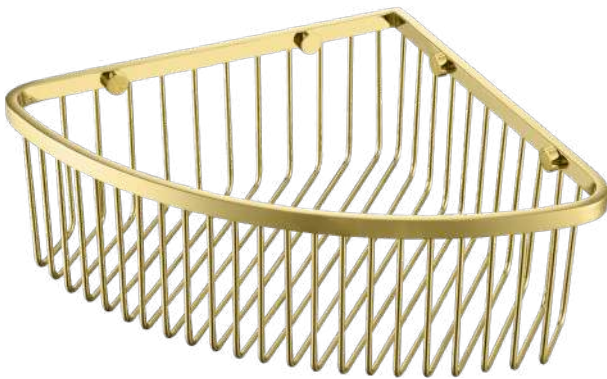

SOAP DISH  
DSAR-SD-CR

TUMBLER HOLDER  
DSAR-TH-CR

LIQUID SOAP DISPENSER  
DSAR-LS-CR

ROBE HOOK  
DSAR-RH-CR

TOWEL RING  
DSAR-TG-CR

TOILET PAPER HOLDER  
DSAR-TP-CR

# Accessories

RECTANGULAR SHELF  
300 mm x 125 mm x 90 mm

DSWS-RSH1-FG

DSWS-RSH2-RG

DSWS-RSH3-MB

DSWS-RSH4-CR

DSWS-RSH5-BG

DSWS-RSH6-GM

# Accessories

CORNER SHELF  
230 mm x 230 mm x 90 mm

DSWS-CSH1-FG

DSWS-CSH2-RG

DSWS-CSH3-MB

DSWS-CSH4-CR

DSWS-CSH5-BG

DSWS-CSH6-GM