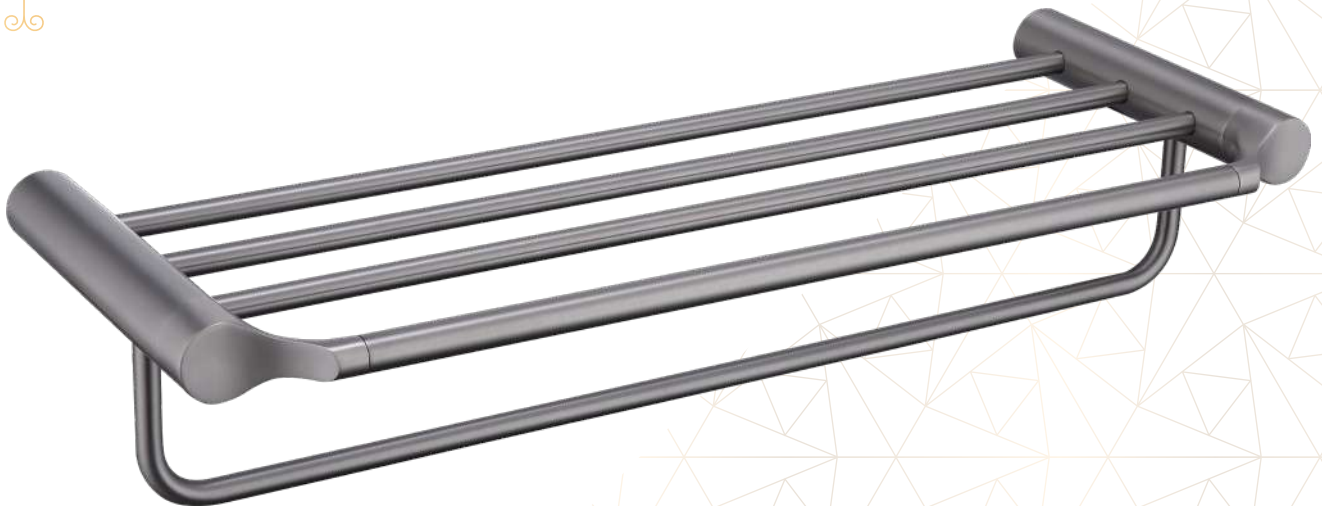

Colton

Grey Matte

The Colton Grey Matte finish embodies contemporary elegance. Its soft, muted grey tone and velvety texture create an atmosphere of serene sophistication, offering a modern foundation of understated luxury for your bathroom sanctuary.

TOWEL SHELF
600mm
DSCN-TS-GM