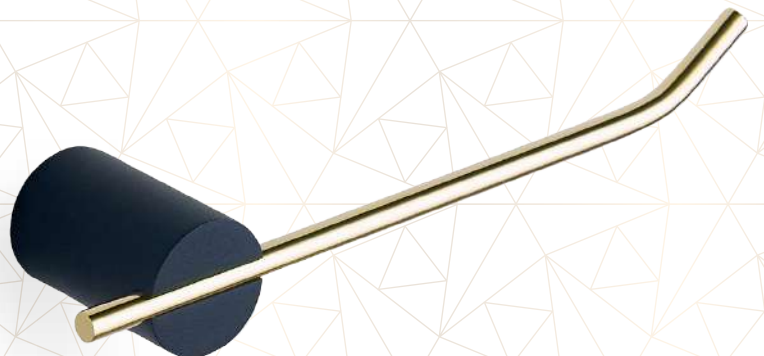

TOWEL BAR  
600mm  
DSAR-TB-FG

SOAP DISH  
DSAR-SD-FG

TUMBLER HOLDER  
DSAR-TH-FG

LIQUID SOAP DISPENSER  
DSAR-LS-FG

ROBE HOOK  
DSAR-RH-FG

TOWEL RING  
DSAR-TG-FG

TOILET PAPER HOLDER  
DSAR-TP-FG