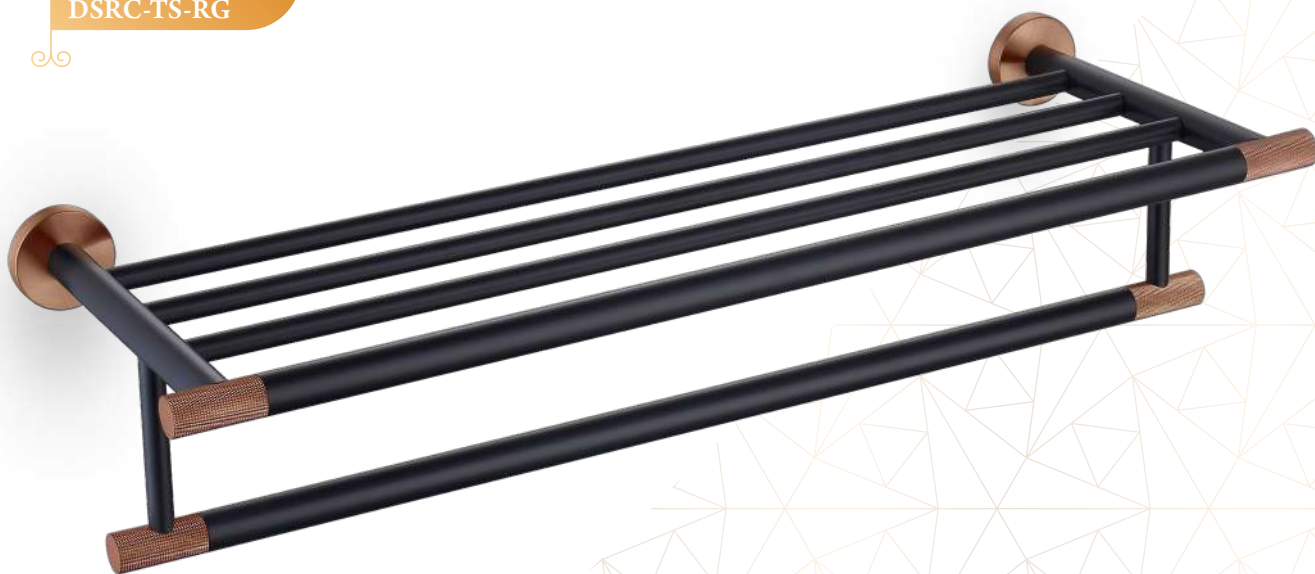

Ricco

Rose Gold with Black

A perfect accentuation to your bathroom interiors, the Rose Gold finish gives a serene look that subtly adds a touch of personality.

TOWEL SHELF
600mm
DSRC-TS-RG