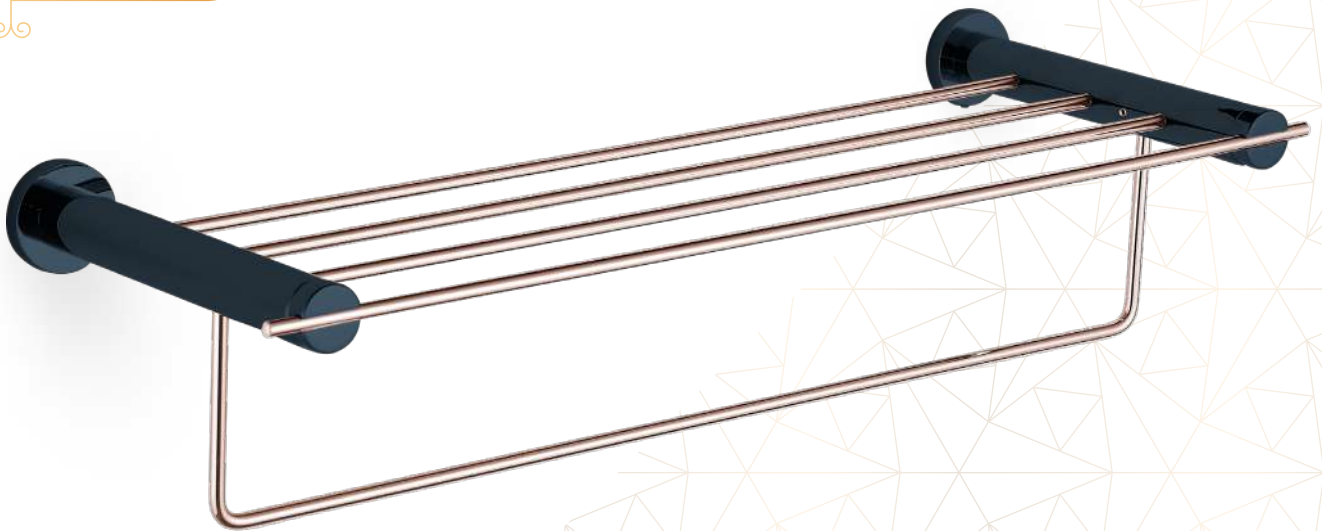

Armas

Rose Gold with Black

A black and rose gold color combination creates a striking combo that instantly makes your bathroom space look modern and elegant.

TOWEL SHELF
600mm
DSAR-TS-RG